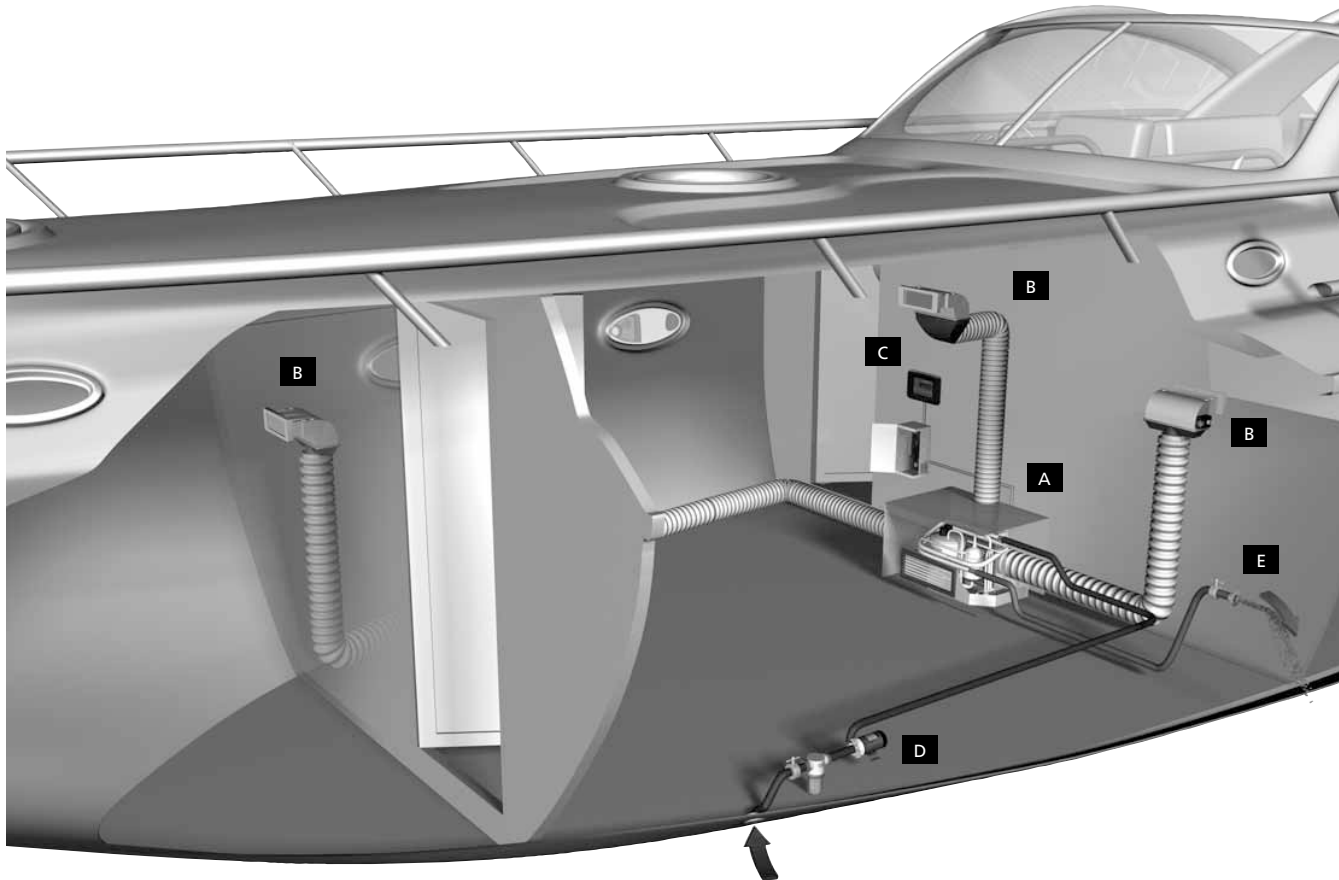

BlueCool – Select

Webasto BlueCool Select Air Conditioning Systems

Innovation!

A Central cooling unit away from sleeping cabins for minimal noise impact

B Separate blowers for individual temperature regulation in each cabin

C Central control – simple and intuitive to use

D Seawater pump

E Seawater outlet